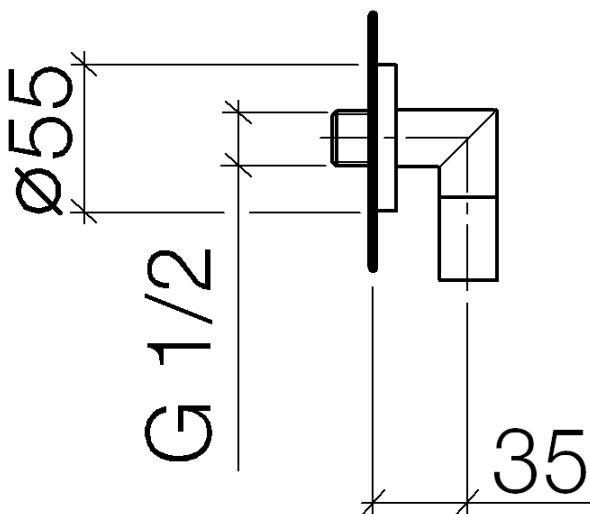

Bathtub - Meta

Wall elbow - platinum matte

Article number: 28 450 625-06

- 3/8" Shower outlet
- Flange diameter 2-1/8"
- 1/2" connection
- Internal backflow preventer.

platinum matte

Accessory is required for this item.

Dimensional drawing

All dimensions in mm / inch = mm x 0,0394

Bathtub - Meta
Wall elbow - platinum matte
Article number: 28 450 625-06

Flow rate chart

Bathtub - Meta

Wall elbow - platinum matte

Article number: 28 450 625-06

Bathtub - Meta

Wall elbow - platinum matte

Article number: 28 450 625-06

Spare parts list

Number	Item Number	Designation	Number of units
<hr/>			