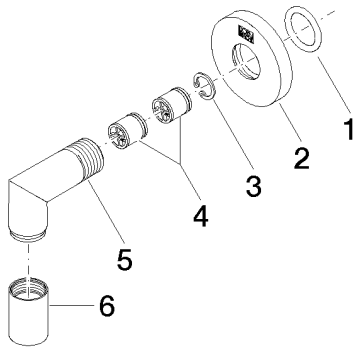

Bathtub - Meta

Wall elbow - platinum matte

Article number: 28 450 625-06

- 3/8" Shower outlet
- Flange diameter 2-1/8"
- 1/2" connection
- Internal backflow preventer.

platinum matte

Accessory is required for this item.

Dimensional drawing

All dimensions in mm / inch = mm x 0,0394

Bathtub - Meta
Wall elbow - platinum matte
Article number: 28 450 625-06

Flow rate chart

Bathtub - Meta

Wall elbow - platinum matte

Article number: 28 450 625-06

Bathtub - Meta

Wall elbow - platinum matte

Article number: 28 450 625-06

Spare parts list

Number	Item Number	Designation	Number of units
<hr/>			