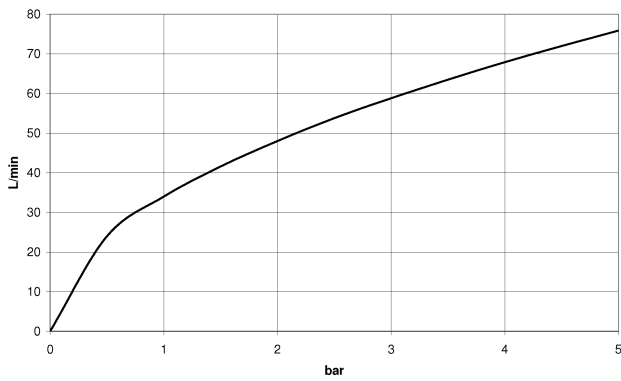

Bathtub - Meta

Wall elbow - platinum matte

Article number: 28 450 625-06

- 3/8" Shower outlet
- Flange diameter 2-1/8"
- 1/2" connection
- Internal backflow preventer.

platinum matte

Accessory is required for this item.

Dimensional drawing

All dimensions in mm / inch = mm x 0,0394

Bathtub - Meta
Wall elbow - platinum matte
Article number: 28 450 625-06

Flow rate chart

Bathtub - Meta

Wall elbow - platinum matte

Article number: 28 450 625-06